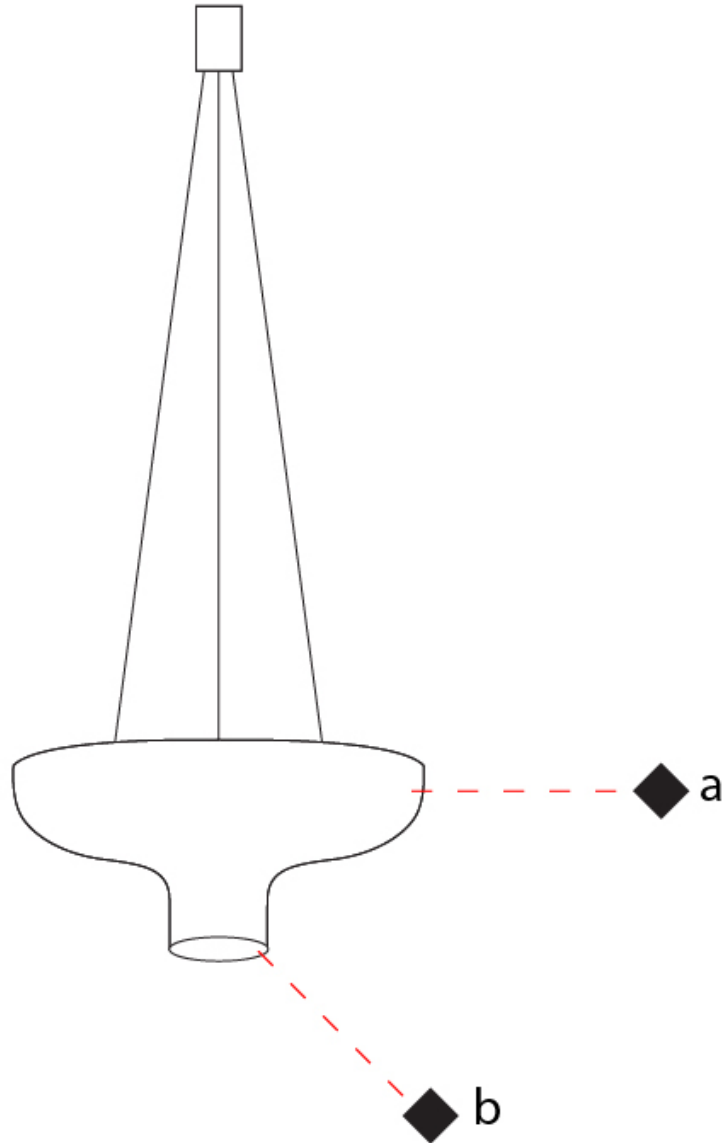

D41049-

PROJECT _____

TYPE _____

SPECIFIER _____

QUANTITY _____

DATE _____

D