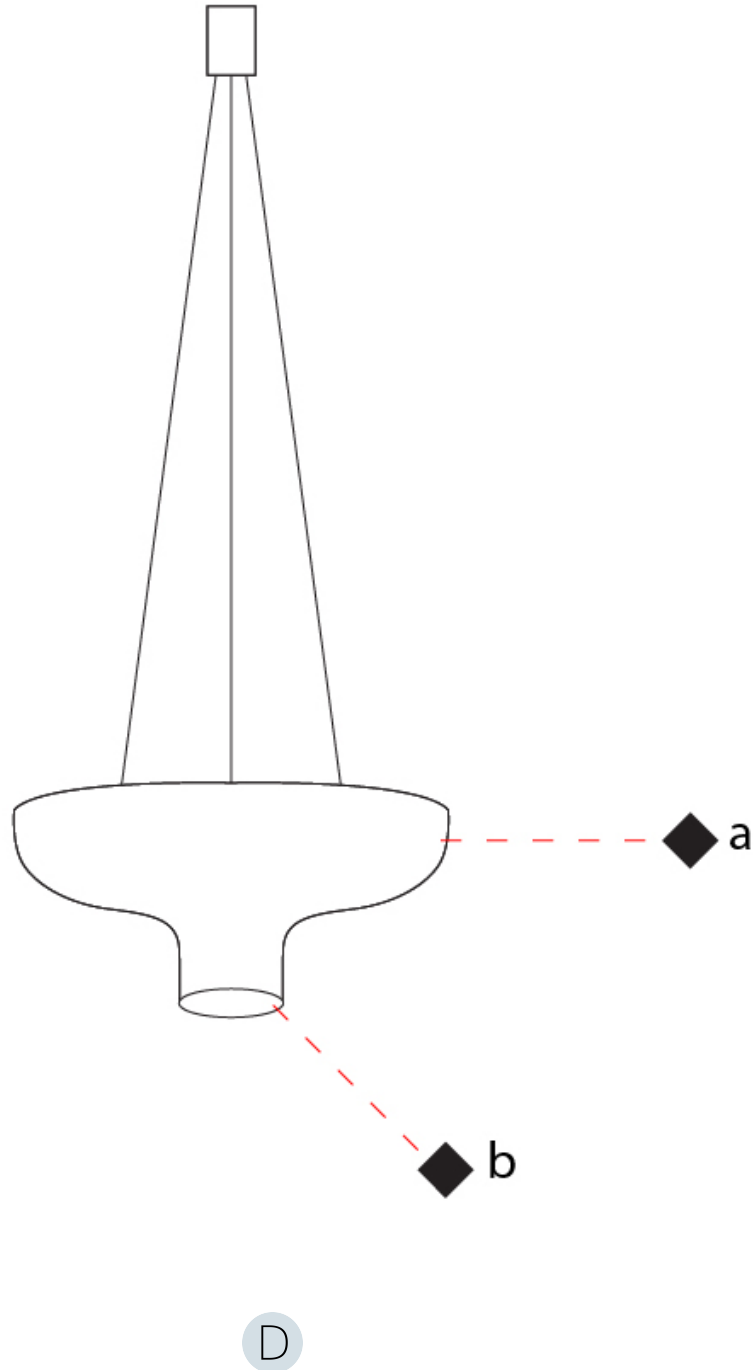

D41048-

PROJECT	_____
TYPE	_____
SPECIFIER	_____
QUANTITY	_____
DATE	_____