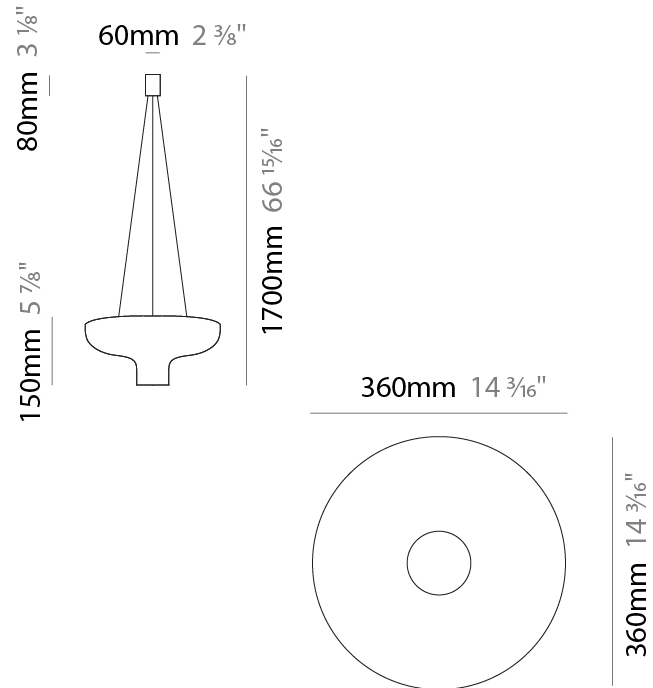

PROJECT	_____
TYPE	_____
SPECIFIER	_____
QUANTITY	_____
DATE	_____

DUETTO SUSPENSION

D41048-

base number   Finish
Options

1. To build a product code in our configurator select the specify button on the base model # product page
2. To build a manual product code on this datasheet choose from the options listed below in blue font and add the suffix to the base model #

GENERAL

Series: Duetto
Brand: Icone
Division: Design
Mounting Type: Suspension
Mounting Location: Ceiling
Subcategory: Pendant

PHYSICAL

Shape: Round
Diameter (mm): 360
Diameter (in): 14 ³/₁₆
Height (mm): 150
Height (in): 5 ⁷/₈
Max. Overall Height (mm): 1700
Max. Overall Height (in): 66 ¹⁵/₁₆
Light Distribution: Direct / Indirect
Fixture Finish: WHI / WGF / BKW / BCL
Fixture Material: Aluminum

ELECTRICAL

Lamp Type: LED
Total Output Wattage (W): 15 / 20
Dimming: Electronic Low Voltage Dimming
Input Voltage (V): 120Vac Direct Line

LED

Color Temperature (°K): 3000
Nominal Lumen (lm): Dir 1275 / Ind 2200
CRI: >90 CRI

OPTICAL

RATINGS AND CERTIFICATIONS

Certified By: Certified for North American Standards
IP rating: IP20